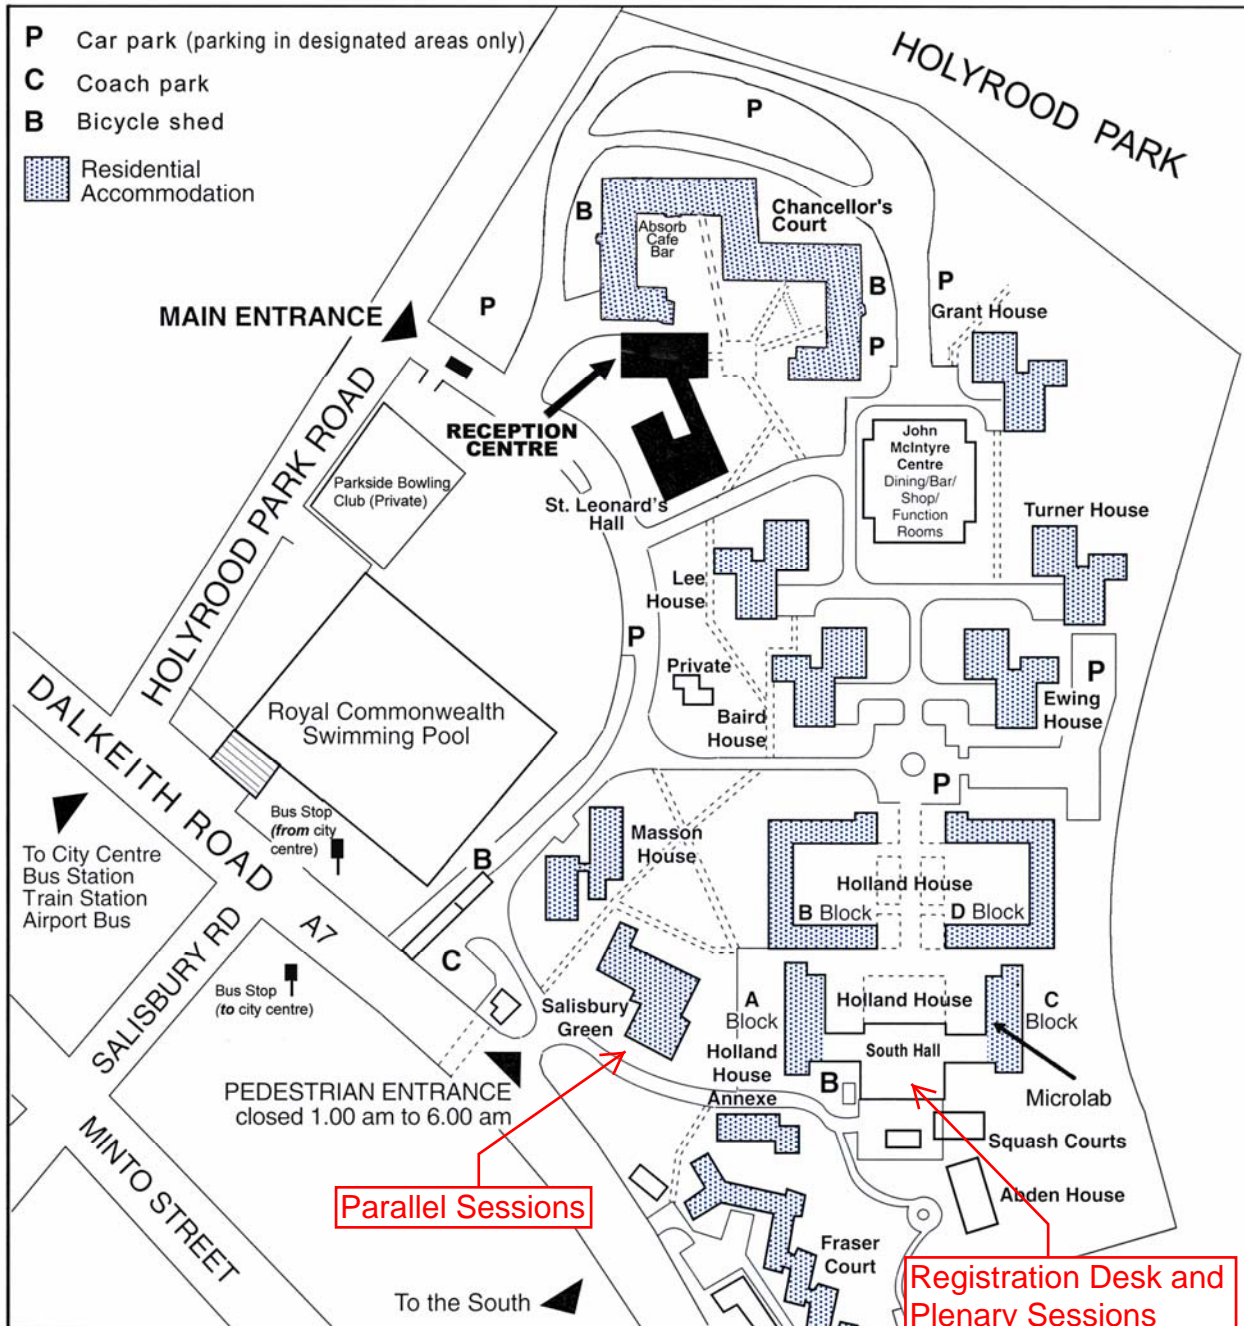

The University of Edinburgh

Accommodation Services

Email: accommodation@ed.ac.uk
www.accom.ed.ac.uk

Edinburgh First

Email: EdinburghFirst@ed.ac.uk
www.EdinburghFirst.com
Phone: 0131 651 2189
Fax: 0131 667 7271

Pollock Halls of Residence

Useful phone numbers

Visit Scotland: 0131 332 2433
City Cabs: 0131 228 6876
Lothian Buses info: 0131 555 6363
First Edinburgh bus info: 08708 72 72 71
Rail enquiries: 08457 48 49 50

Edinburgh Airport: 0131 333 1000
British Airways (reservations): 08708 50 98 50
British Airways (flight info): 0870 55 111 55
British Midland Airways: 0870 60 70 555
KLM UK: 08705 074 074