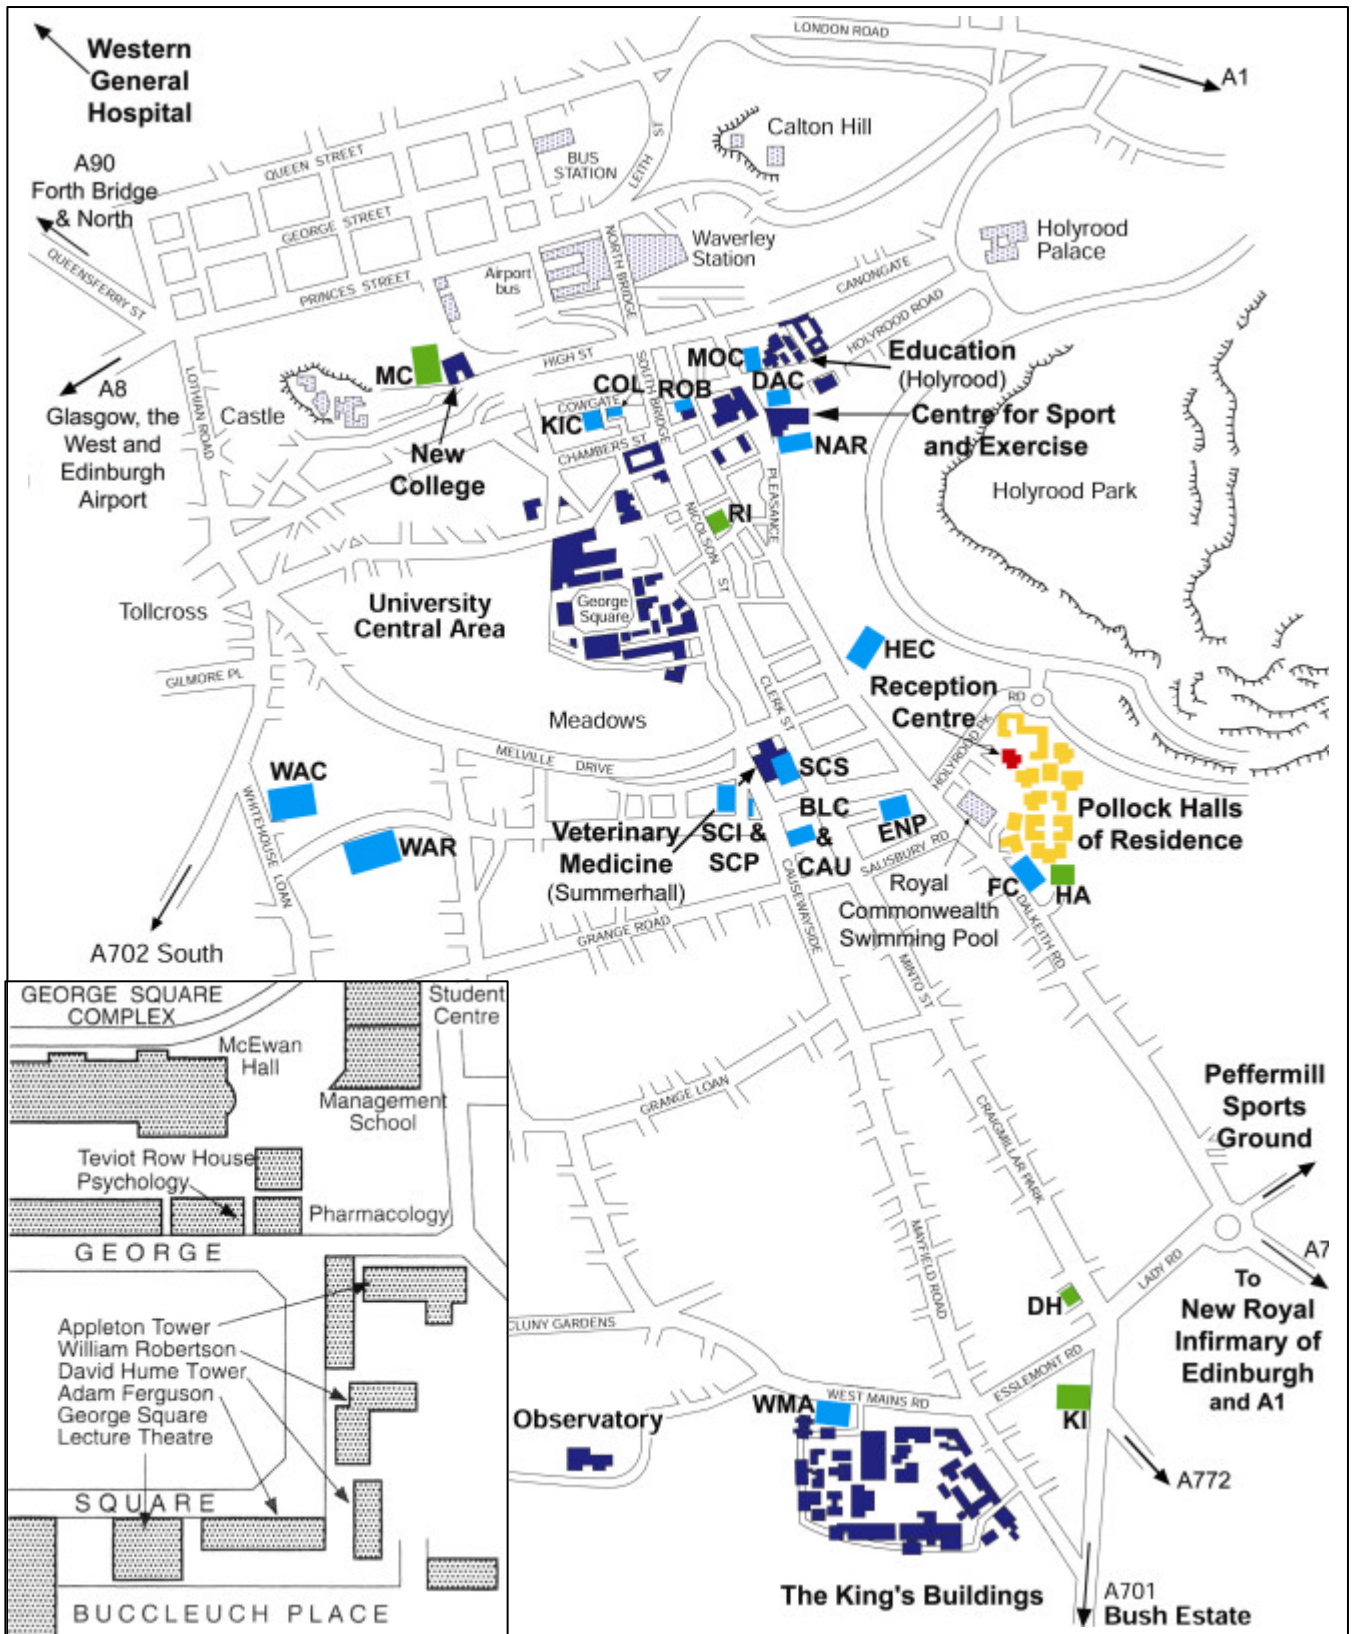

Accommodation site codes

DH	David Horn House	SCS	South Clerk Street	ROB	Robertson's Close
KI	Kitchener House	BLC	Blackwood Crescent	KIC	Kincaid's Court
MC	Mylne's Court	CAU	Causewayside	COL	College Wynd
RI	Richmond Place	ENP	East Newington Place	MOC	Morgan Court
WAR	Warrender Park Road	HEC	Hermit's Croft		
WAC	Warrender Park Crescent	WMA	West Mains Road		
SCI	Sciennes	DAC	Darroch Court		
SCP	Sciennes Place	NAR	New Arthur Place		